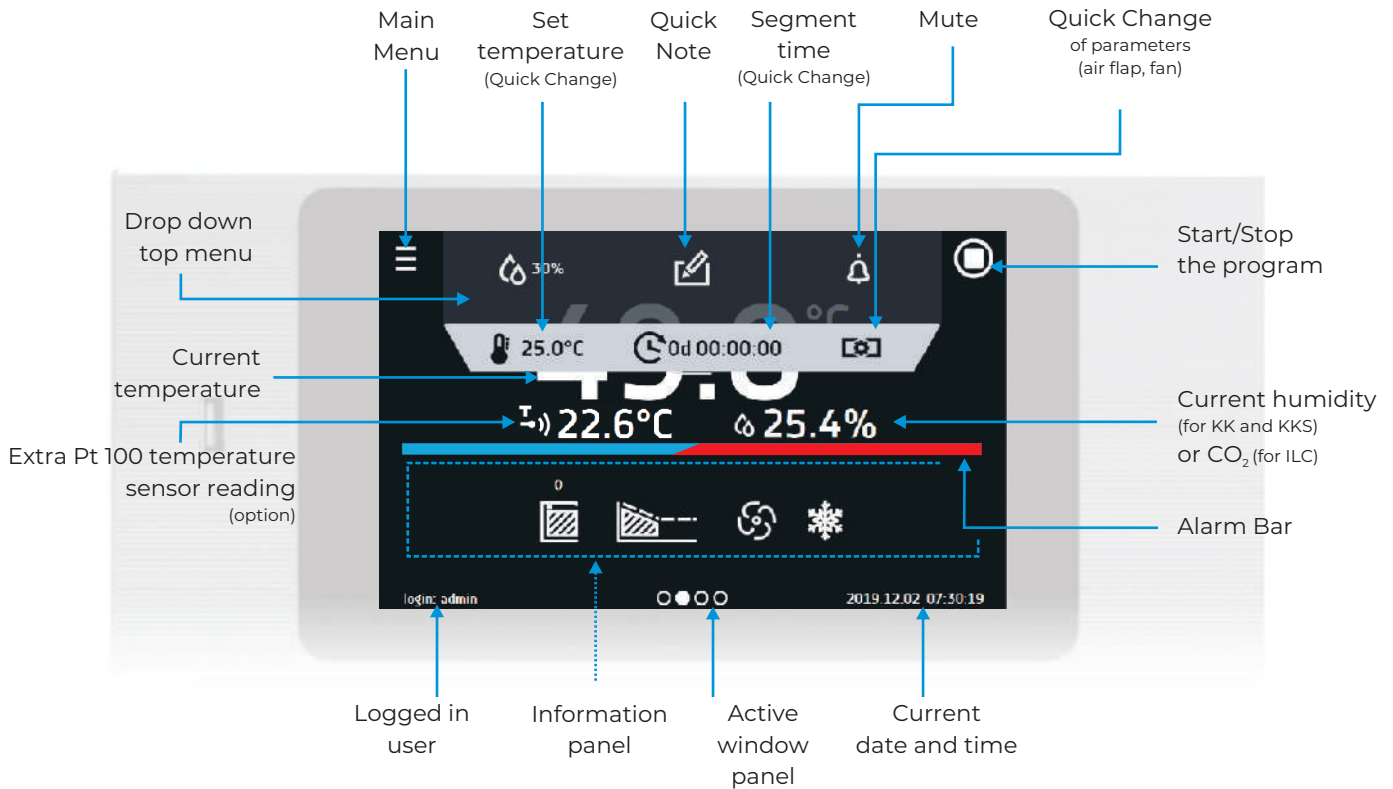

SMART PRO - ADVANCED CONTROLLER 7" COLOUR TOUCH PANEL GUARANTEES INTUITIVE AND COMFORTABLE OPERATION

ADVANTAGES OF THE SMART PRO CONTROLLER

- large (7"), clear, full-colour touch screen
- LAN, USB ports, Wi-Fi for communication and data transfer
- multi-segment time and temperature programs
- overview of data in tabular and graphic form
- visual and audible alarm
- administration functions for easy management
- password protected log-in
- internal memory for programs and data storage
- operating with gloves on
- event registry with user notifications
- LabDesk software and instruction manual for direct download
- Alarm Bar – instant visual information about chamber status
- Quick Note – user can save text notes (50 characters) in Smart PRO controller memory
- Quick Change of parameters: temperature, humidity, time, air flap and fan (according to model)